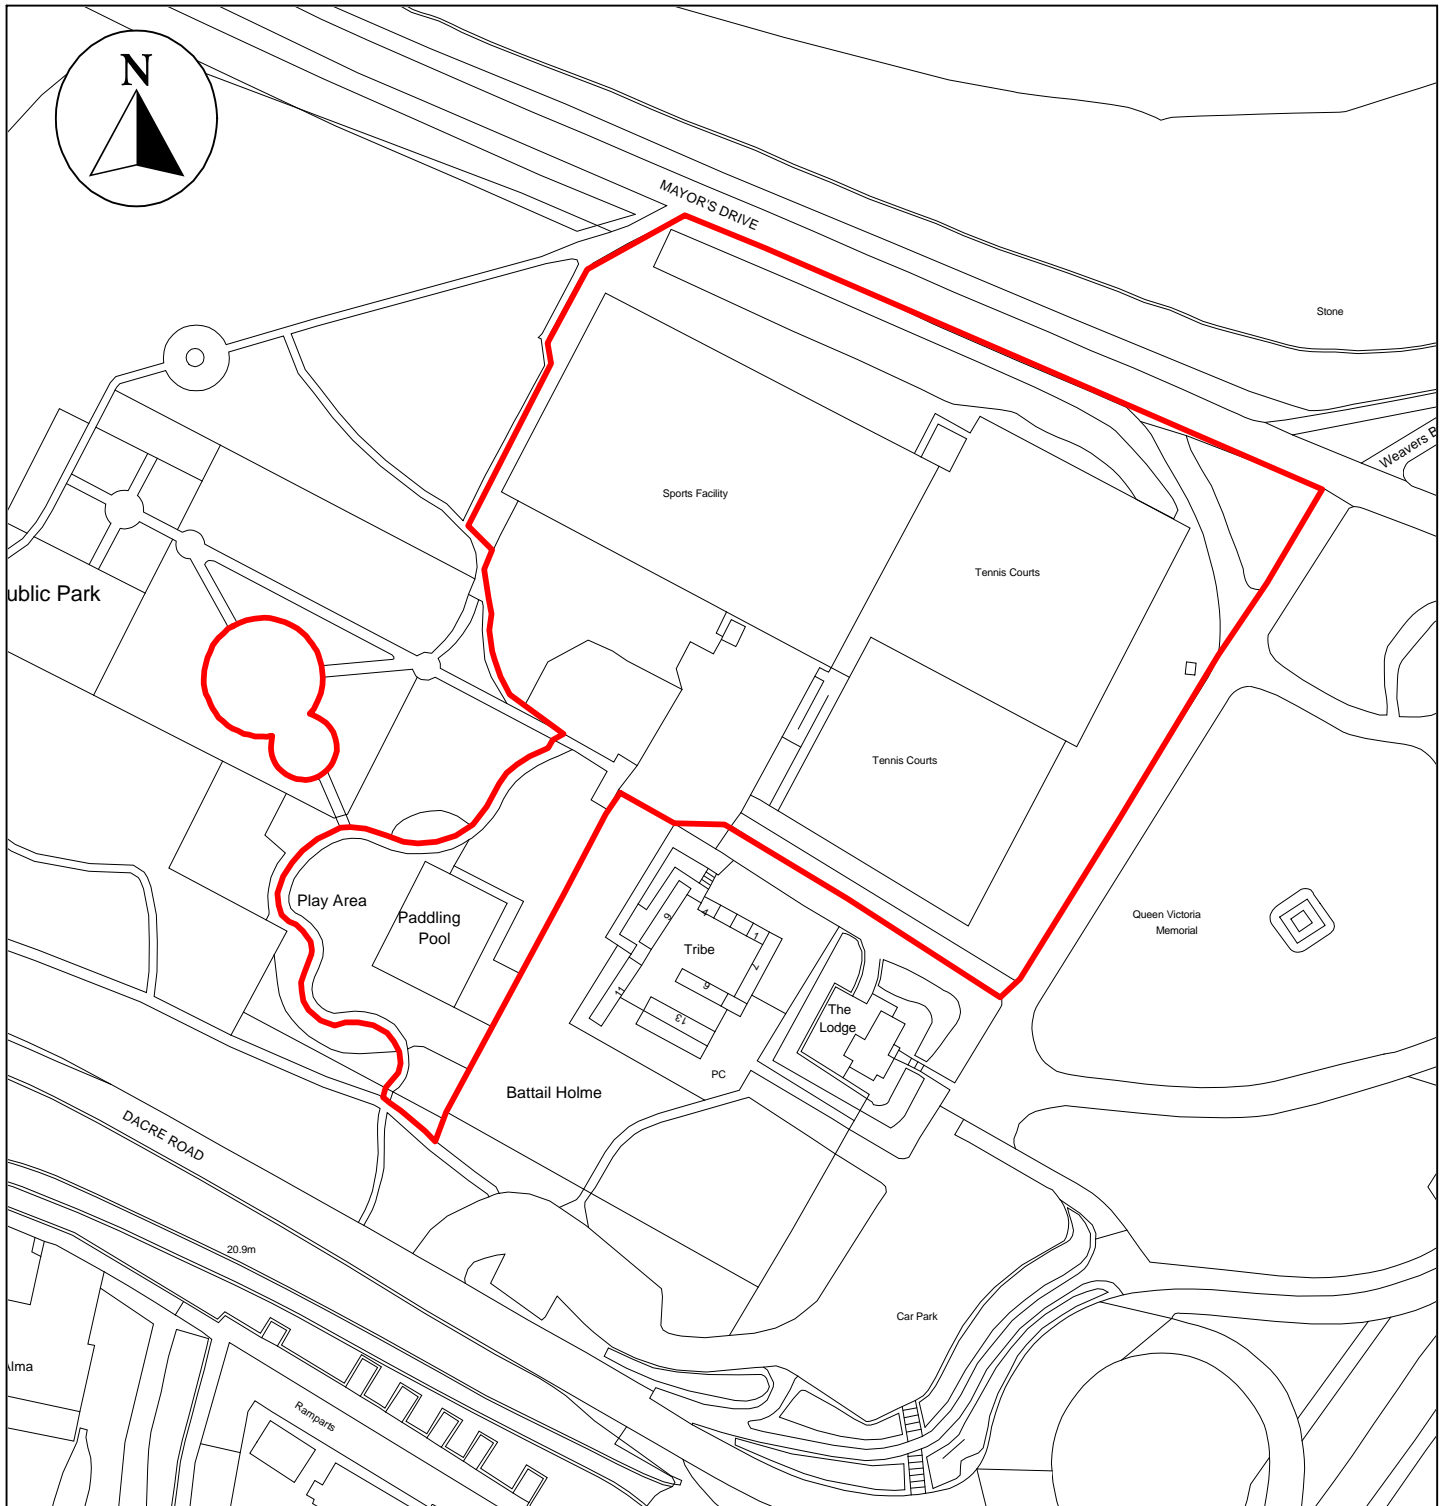

Public Space Protection Order Cumberland Council 2024

ANTI-SOCIAL BEHAVIOUR CRIME AND
POLICING ACT 2014

Bitts Park, Dacre Road, Carlisle, CA3 8UZ

Neighbourhoods
Education and Enforcement
Allerdale House
Workington
CA14 3YJ

Scale: 1 : 1250
Date: February 2024

©crown copyright database rights 2024
ordnance survey AC0000861732